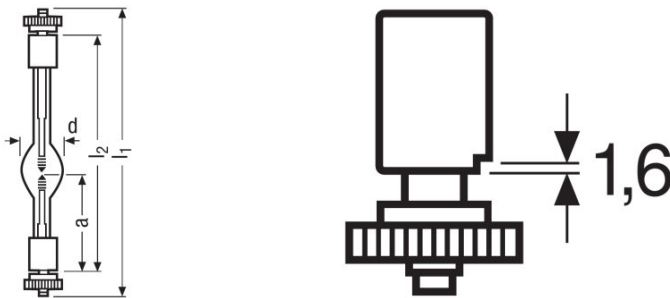

Product features

- Multi-line spectrum

Product datasheet

Technical data

Electrical data

Type of current	AC
Rated wattage	200.00 W
Nominal wattage	200.00 W

Photometrical data

Nominal luminous flux	9500 lm
Luminous intensity	950 cd ¹⁾

¹⁾ Typical initial photometric value

Dimensions & weight

Diameter	17.0 mm
Mounting length	102.0 mm ¹⁾
Length with base excl. base pins/connection	102.00 mm ¹⁾
Light center length (LCL)	40.0 mm ²⁾

¹⁾ Maximum

²⁾ Distance from end of base to tip of anode (cold)

Lifespan

Lifespan	200 h
----------	-------

Additional product data

Base anode (standard designation)	SFc10-4
Base cathode (standard designation)	SFc10-4

Capabilities

Burning position	s20 ¹⁾
------------------	-------------------

¹⁾ Reference base pointing downwards (shorter shaft)

Product datasheet

Country specific information

Product code	METEL code	SEG-No.	STK number	UK Org
4050300506715	OSRHBO2004	-	4836528	-