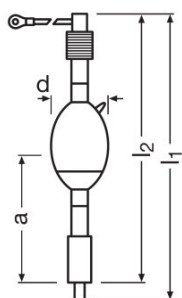

### Dimensions & weight

Diameter	85.0 mm
Length	354.0 mm
Length with base excl. base pins/connection	330.00 mm
Light center length (LCL)	157.75 mm <sup>1)</sup>
Electrode gap cold	7.0 mm

<sup>1)</sup> Distance from end of base to tip of anode or cathode (cold)