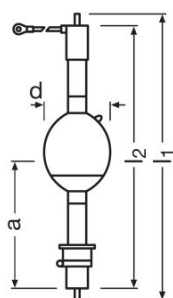

#### Dimensions & weight

Diameter	80.0 mm
Length	360.0 mm
Length with base excl. base pins/connection	318.00 mm
Light center length (LCL)	143.5 mm <sup>1)</sup>
Electrode gap cold	7.5 mm

<sup>1)</sup> Distance from end of base to tip of anode or cathode (cold)